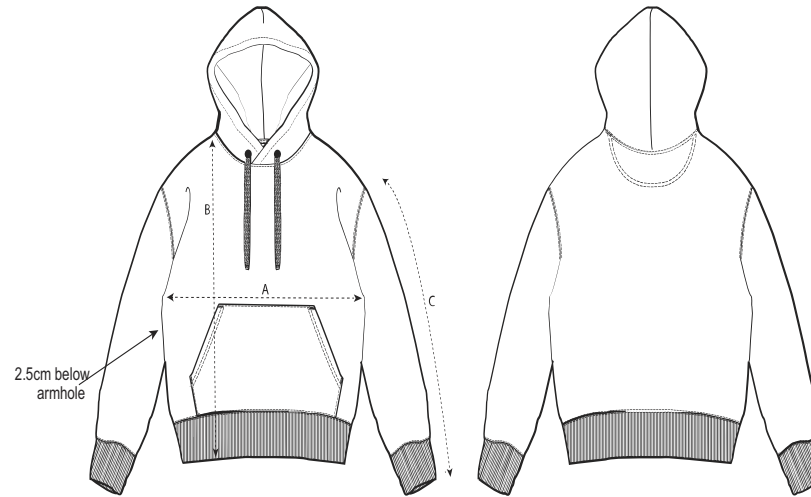

Sizes		XXS	XS	S	M	L	XL	XXL	3XL
A	Half Chest	59.5	61.5	63.5	67.5	70.5	73.5	77.5	81.5
B	Body Length	62	65	69	73	75	77	79	81
C	Sleeve Length	51	53	57	59	61	61.5	62	62

NUVOLA

vestibilità più larga rispetto al normale

Guida alle taglie

Sizes		XXS	XS	S	M	L	XL	XXL	3XL	4XL	5XL
A	Half Chest	51	53	55	59	62	65	69	73	78	83
B	Body Length	64	67	71	74	76	78	80	82	84	85
C	Sleeve Length	58.5	5	60.5	64.5	66.5	68.5	69	69.5	69.5	69.