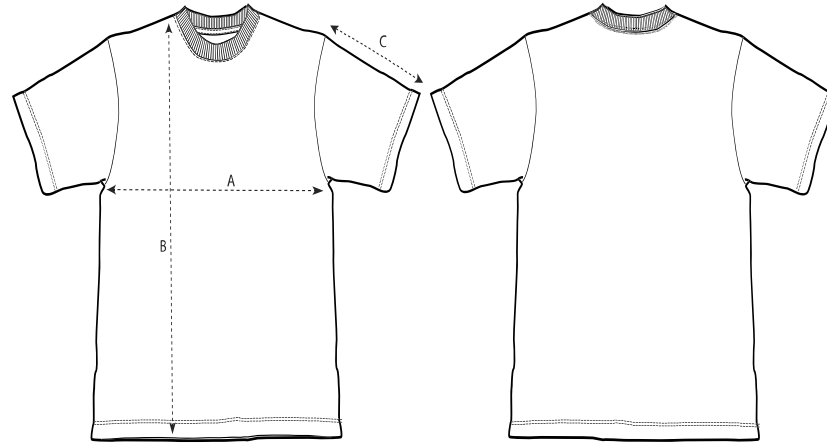

Sizes		XXS	XS	S	M	L	XL	XXL	3XL
A	Half Chest	59.5	61.5	63.5	67.5	70.5	73.5	77.5	81.5
B	Body Length	62	65	69	73	75	77	79	81
C	Sleeve Length	51	53	57	59	61	61.5	62	62

NUVOLA

vestibilità più larga rispetto al normale

Guida alle taglie

Sizes		XXS	XS	S	M	L	XL	XXL	3XL	4XL	5XL
A	Half Chest	51	53	55	59	62	65	69	73	78	83
B	Body Length	64	67	71	74	76	78	80	82	84	85
C	Sleeve Length	58.5	5	60.5	64.5	66.5	68.5	69	69.5	69.5	69.

HOODIE

Guida alle taglie

Sizes	XXS	XS	S	M	L	XL	XXL	3XL
A Half Chest	47.5	49.5	51.5	55.5	58.5	61.5	65.5	69.5
B Body Length	64	67	71	75	77	79	81	83
C Sleeve Length	20	21	22.5	24	24.5	25	25.5	26

FIRST CLASS

Taglia	S	M	L	XL	XXL	3XL
Altezza	69.5	72	74.5	77	78.5	80
Larghezza	48.5	53.5	56	61	66	71

TSHIRT TAG